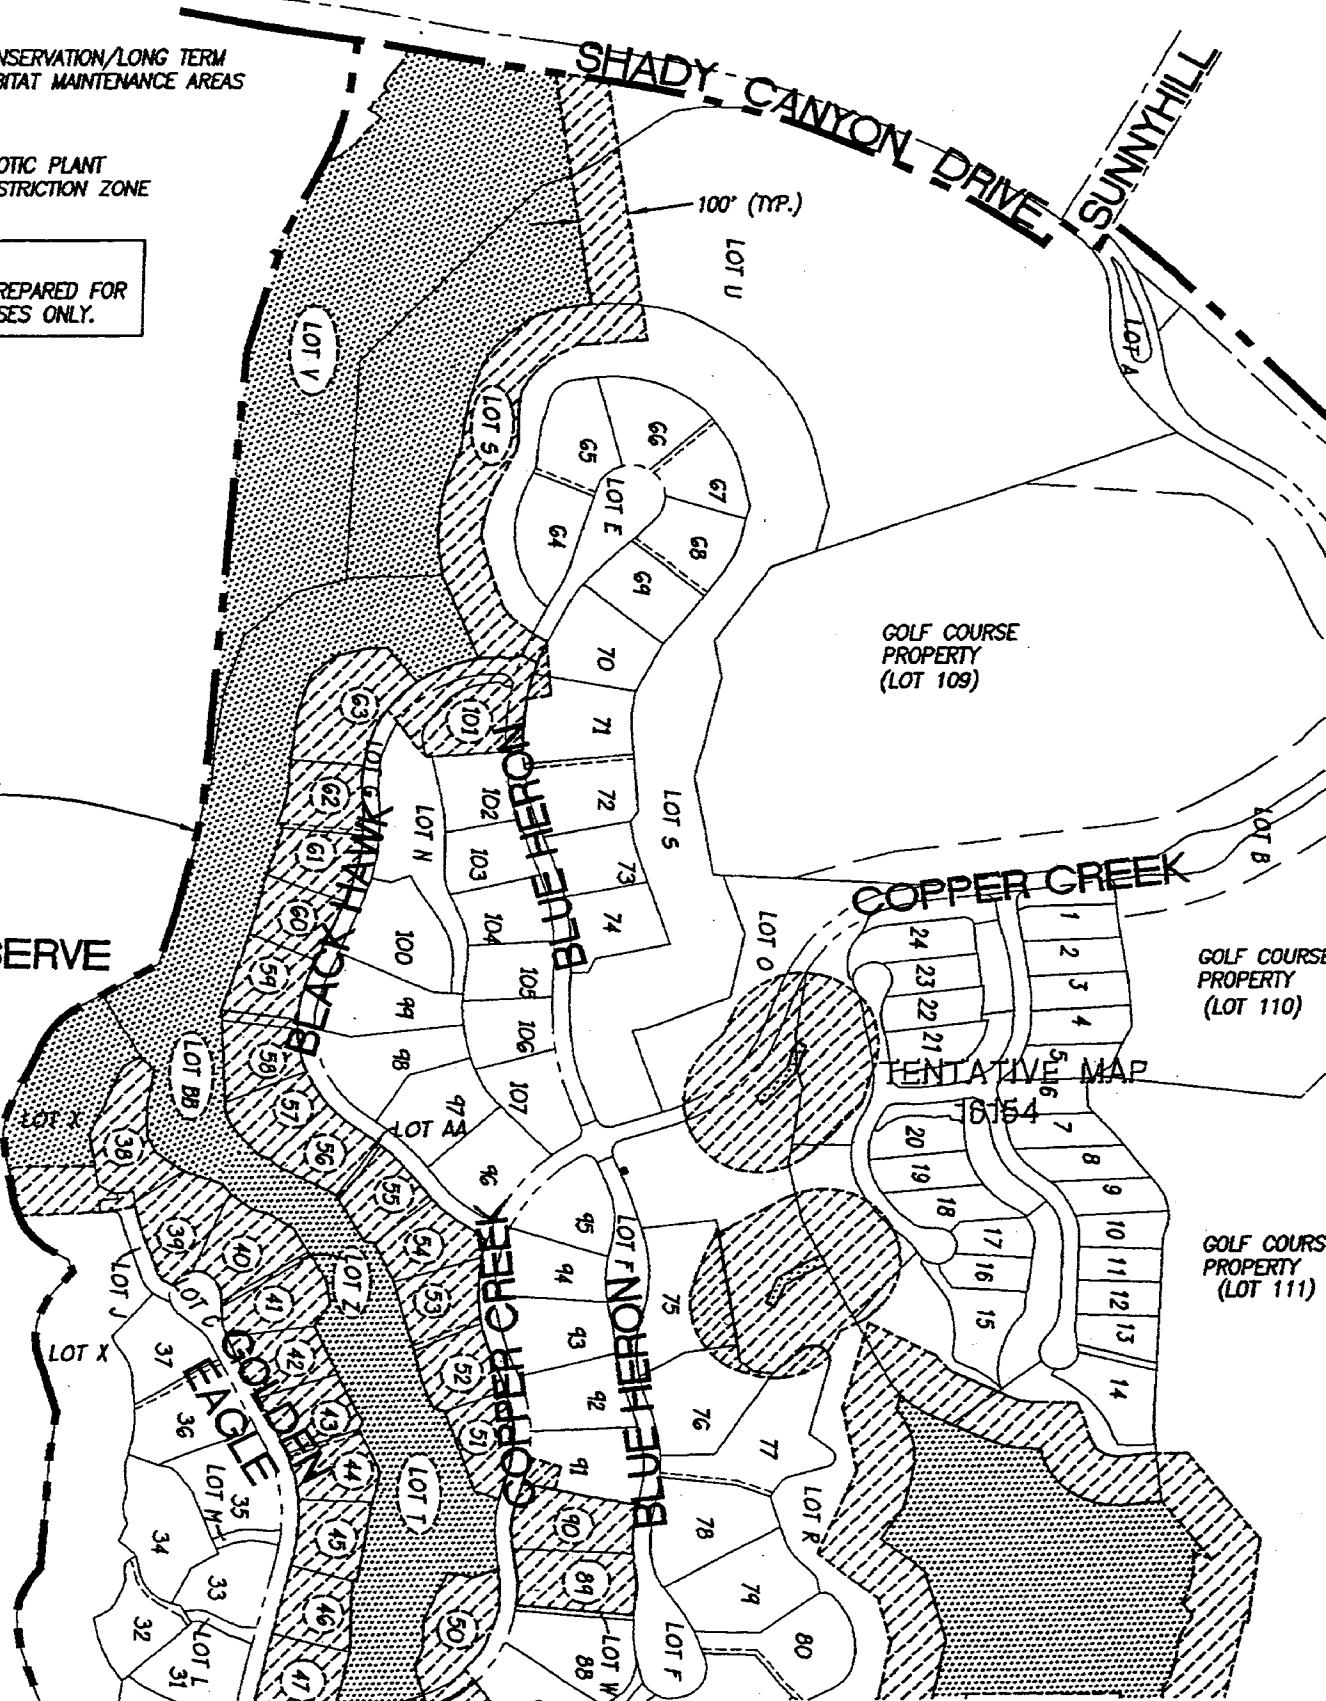

EXHIBIT C

RESTRICTION ZONES MAP

CONSERVATION/LONG TERM
HABITAT MAINTENANCE AREAS

EXOTIC PLANT
RESTRICTION ZONE

NOTE:

THIS EXHIBIT WAS PREPARED FOR
ILLUSTRATIVE PURPOSES ONLY.

TRACT 15941
BOUNDARY

NCCP RESERVE

SEE SHEET 2

EXHIBIT "C"
SHADY CANYON
TRACT 15941
RESTRICTION ZONES

The Kaith Companies

SEE SHEET 1

TRACT 15941
BOUNDARY

NCCP RESERVE

NCCP RESERVE

GOLF COURSE
PROPERTY
(LOT 111)

NOTE:
THIS EXHIBIT WAS PREPARED FOR
ILLUSTRATIVE PURPOSES ONLY.

 CONSERVATION/LONG TERM
HABITAT MAINTENANCE AREA

 EXOTIC PLANT
RESTRICTION ZONE

EXHIBIT "C" SHADY CANYON TRACT 15941 RESTRICTION ZONES

JANUARY 31, 2001